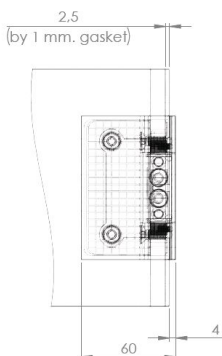

PRODUCT SHEET

Description:

Shower Hinge "Tex III", 90DG, CPL, Glass/Glass, 6-10mm. Glass Thickness, W/15 DG Angle Adjustment Function, & 25DG Return Function, Brass Material, Straight Edges., Incl. 4 x Transp. 1mm & 4 x Transp. Cushions 2mm Thickness

Item number:

15.24.053-0

Units	Box	Carton	HS Code	Barcode
Pcs.	1	10	8302100090	
				5704866501729

SISO A/S

Mileparken 11
DK-2740 Skovlunde
Denmark
VAT: DK 24786013

Phone +45 45 830 900

www.siso.dk
siso@siso.dk

Danske Bank
Nytorv Branch
Copenhagen
SWIFT: DABADKKK

Account no.
4180 3112 112936
IBAN Account
DK7230003112112936