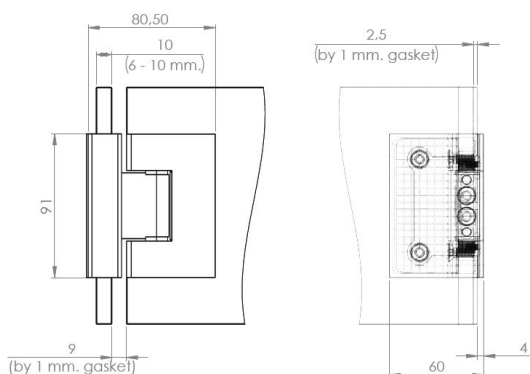

## Description:

Shower Hinge "Tex III", 90DG, CPL, Glass/Glass, 6-10mm. Glass Thickness, W/15 DG Angle Adjustment Function, & 25DG Return Function, Brass Material, Straight Edges., Incl. 4 x Transp. 1mm & 4 x Transp. Cushions 2mm Thickness

## Item number:

15.24.053-0

Units	Box	Carton	HS Code	Barcode
Pcs.	1	10	8302100090	
				5704866501729