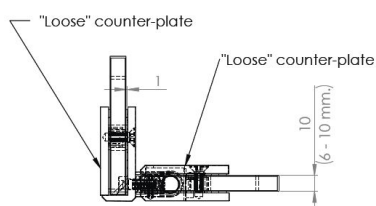

PRODUCT SHEET

Description:

Shower Hinge "Tex III", 90DG, CPL, Glass/Glass, 6-10mm. Glass Thickness, W/15 DG Angle Adjustment Function, & 25DG Return Function, Brass Material, Straight Edges., Incl. 4 x Transp. 1mm & 4 x Transp. Cushions 2mm Thickness

Item number:

15.24.053-0

Units	Box	Carton	HS Code	Barcode
Pcs.	1	10	8302100090	
				5704866501729

SISO A/S

Mileparken 11
DK-2740 Skovlunde
Denmark
VAT: DK 24786013

Phone +45 45 830 900

www.siso.dk
siso@siso.dk

Danske Bank
Nytorv Branch
Copenhagen
SWIFT: DABADKKK

Account no.
4180 3112 112936
IBAN Account
DK7230003112112936