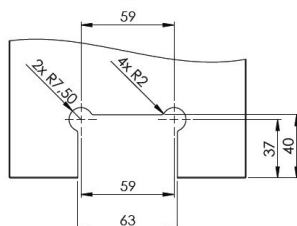

## Description:

Shower Hinge "Tex III", 90DG, CPL, Glass/Glass, 6-10mm. Glass Thickness, W/15 DG Angle Adjustment Function, & 25DG Return Function, Brass Material, Straight Edges., Incl. 4 x Transp. 1mm & 4 x Transp. Cushions 2mm Thickness

## Item number:

15.24.053-0

Units	Box	Carton	HS Code	Barcode
Pcs.	1	10	8302100090	
				5704866501729